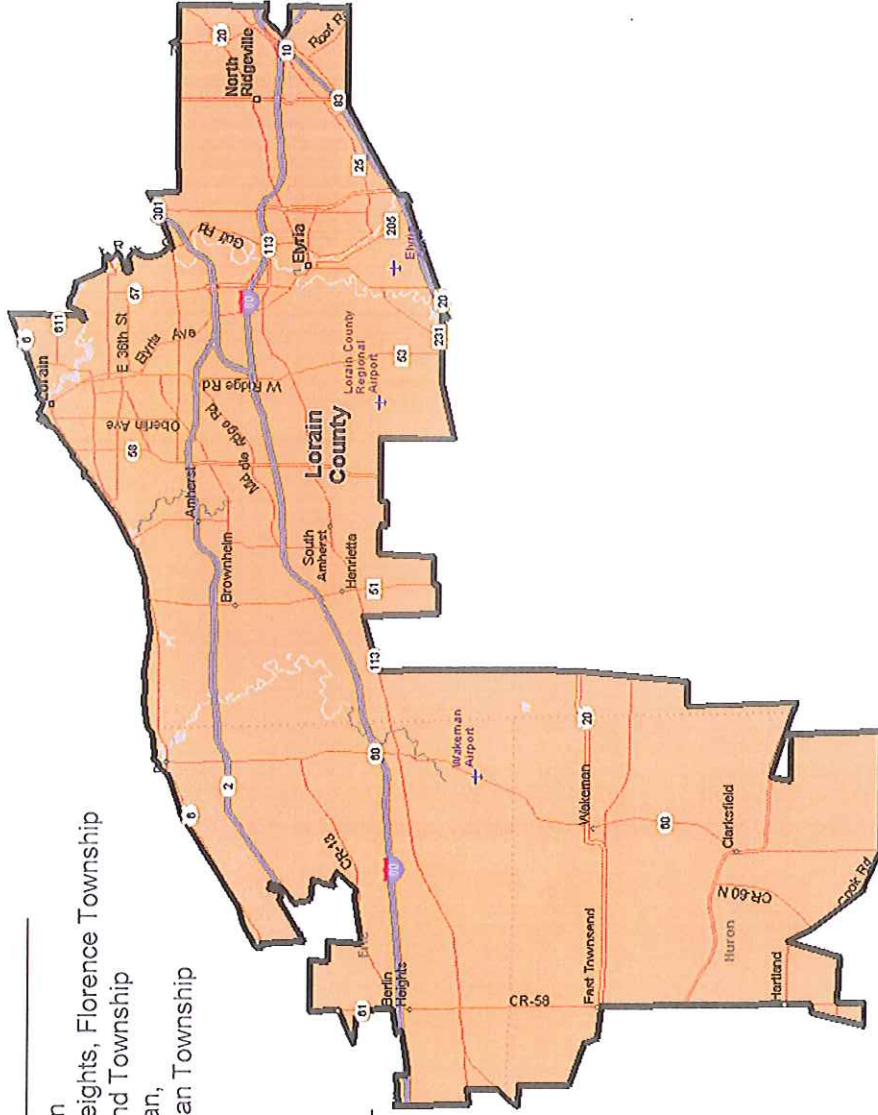

Lorain County Coverage Area

ZIPs and the Cities Associated

- 44001 – Amherst, Amherst Township, 44089 – Vermillion
  South Amherst
- 44035 – Carlisle Township, Elyria, Florence Township
  44826 – Townsend Township
- 44889 – Wakeman,
  Wakeman Township
- 44039 – North Ridgeville
- 44052 – Lorain
- 44053 – Lorain
- 44055 – Lorain