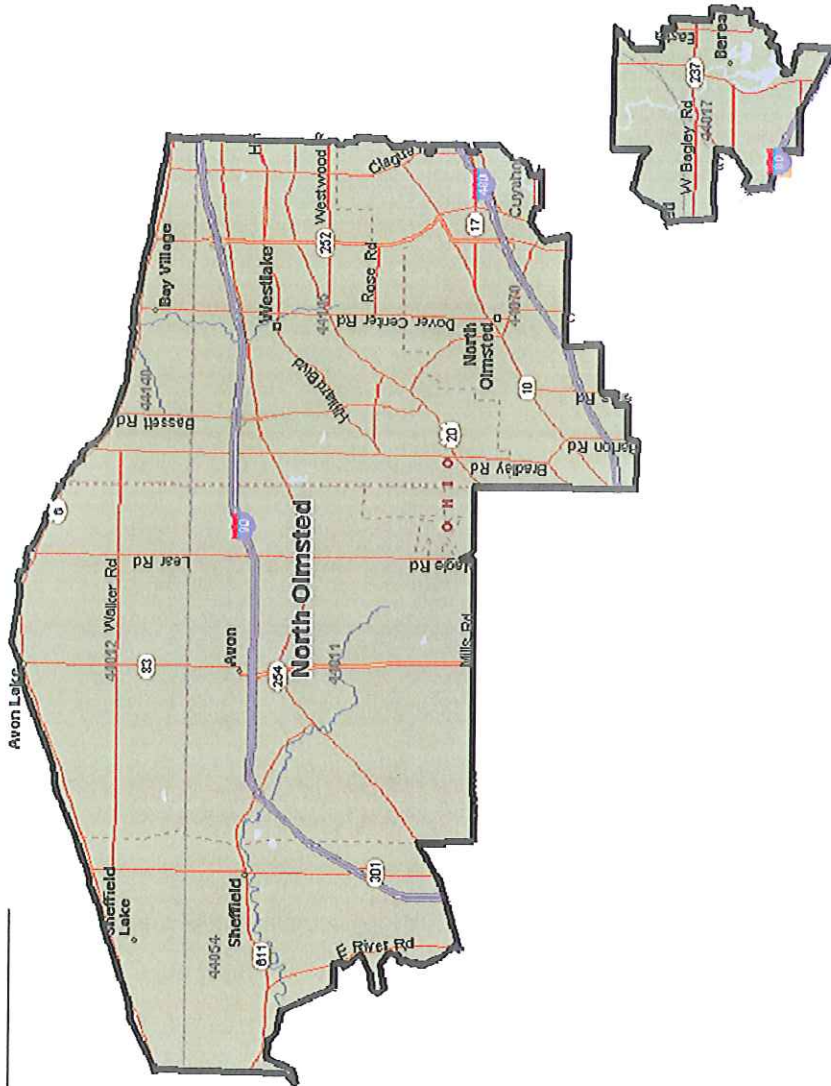

North Olmsted Coverage Area

ZIPs and the Cities Associated

- 44011 – Avon
- 44012 – Avon Lake
- 44017 – Berea
- 44052 – Sheffield Village
- 44054 – Sheffield Lake
- 44070 – North Olmsted
- 44140 – Bay Village
- 44145 – Westlake

Insertable Networks