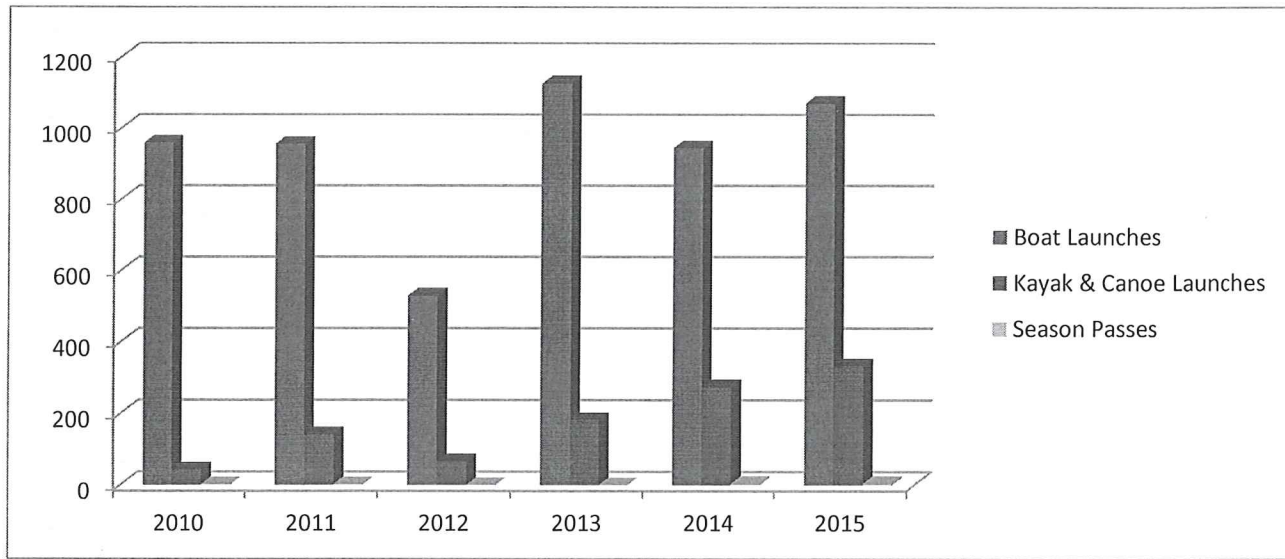

Lorain Port Authority Boat Launch Ramp Review

Black River Wharf Launch Ramp	2010	2011	2012	2013	2014	2015
Boat Launches	958	955	529	1125	944	1069
Kayak & Canoe Launches	43	141	65	182	273	332
Season Passes	2	2	0	0	3	3